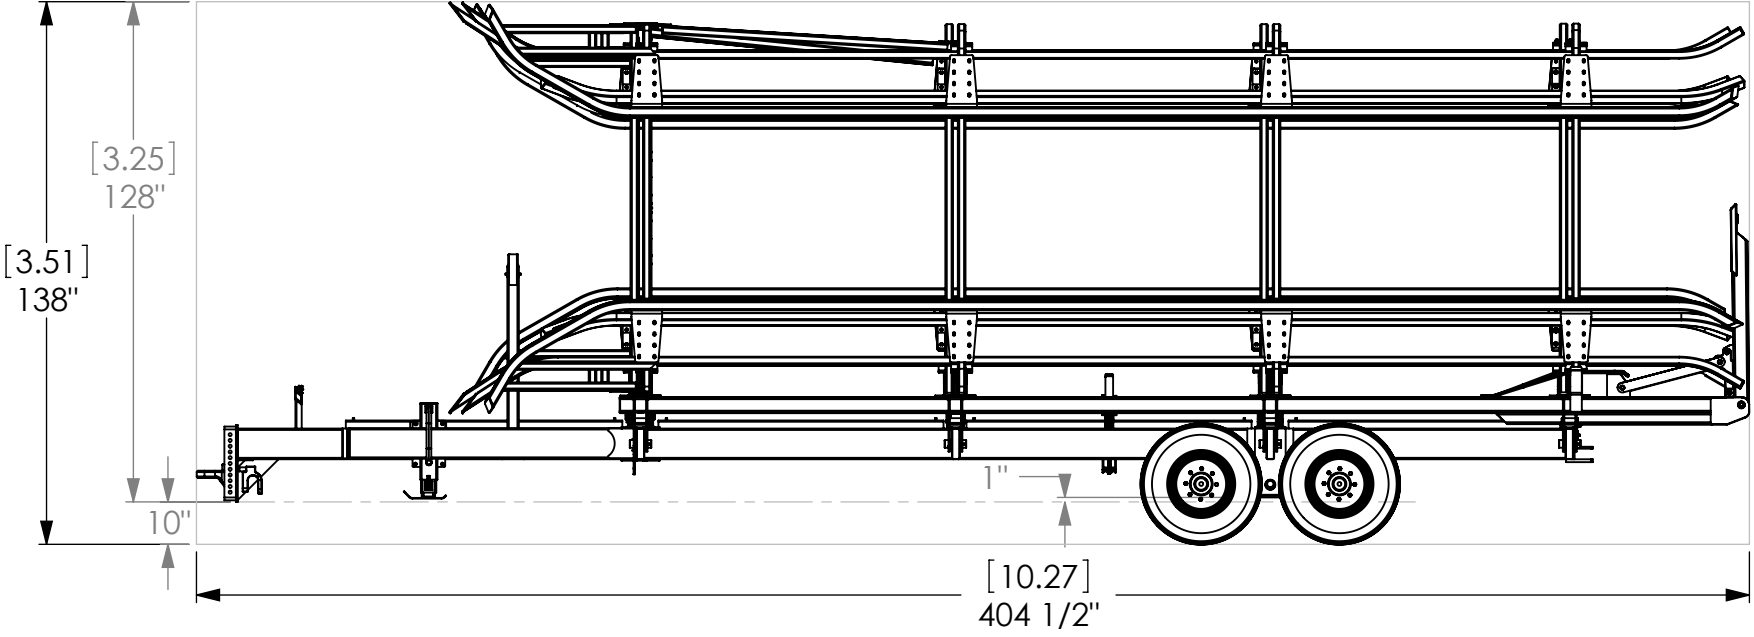

Haukaas Bale Cart Dimensions

[Metric Meters]
Imperial Inches

Machine Weight - 9,600 lbs - 4.35 MT