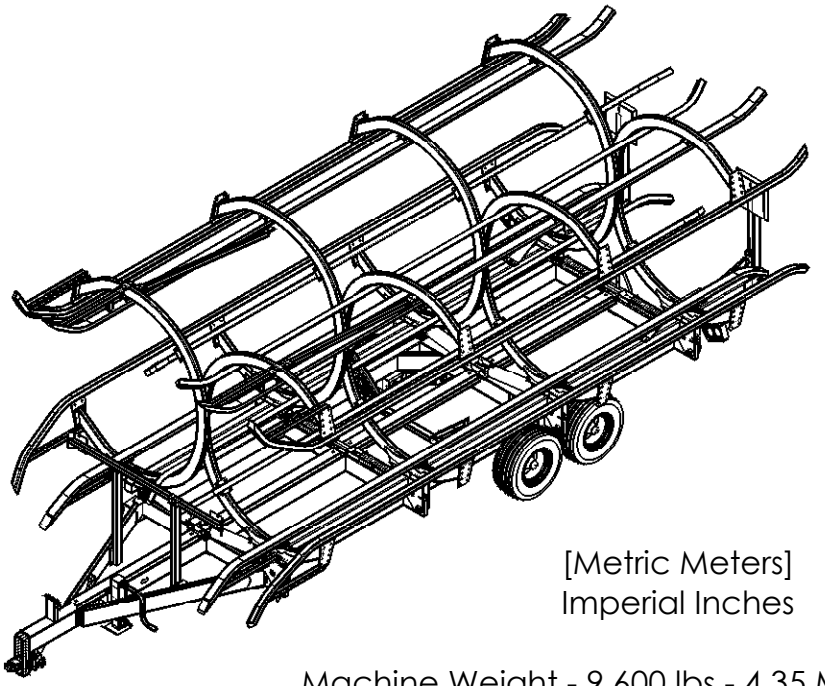

Haukaas Bale Cart Dimensions

[Metric Meters]
Imperial Inches

Machine Weight - 9,600 lbs - 4.35 MT