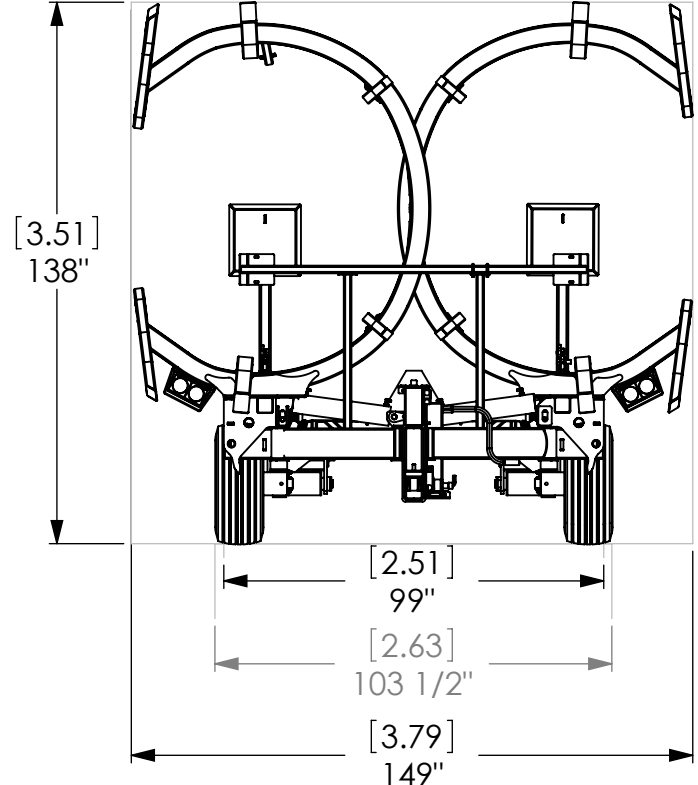

Haukaas Bale Cart Dimensions

[Metric Meters]
Imperial Inches

Machine Weight - 9,600 lbs - 4.35 MT